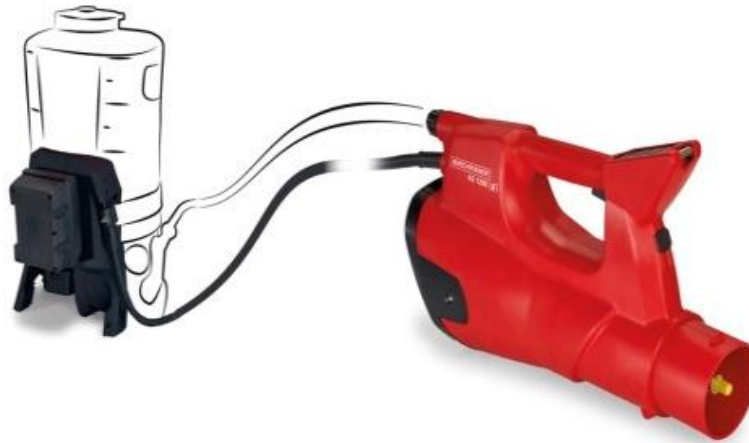

BATTERY SPRAY BLOWER**Air-supported spraying with «Accu-Power»**

The new technology from Birchmeier. A new dimension to plant protection: Spraying with pressure-controlled liquid supply in an air stream. A large spraying range can be achieved with pre-spraying and a variable air stream. A minimum loss of spray solution and a long reach is the result. The air stream also causes the targeted leaves to move, providing optimum wetting and penetration of foliage and shrubbery. The AS 1200, powered by an additional battery, is combined with a sprayer from the «Accu-Power» line. The spray blower is extremely powerful, easy to operate and impressively quiet.

- ❖ Adjustable air stream
- ❖ Specified pre-spraying
- ❖ Configurable flow rate
- ❖ Evenly distributed droplet spectrum
- ❖ Optimum target penetration
- ❖ High level of target area efficiency
- ❖ Improved use of active ingredients

Technical Specifications:-

Volume flow	Max. 1200 m³/h
Blowing force	Max. 19 N
Range	1 – 13 m
Airspeed	Up to 65 m/s
Pressure range	0.5 – 10 bar
Battery	Li-Ion 25.2V/9.8Ah
Running time	0.15 – 3.5 h
Charging time	< 3 h
Weight	3.5 kg
Dimension (L x W x H)	464x160x304mm